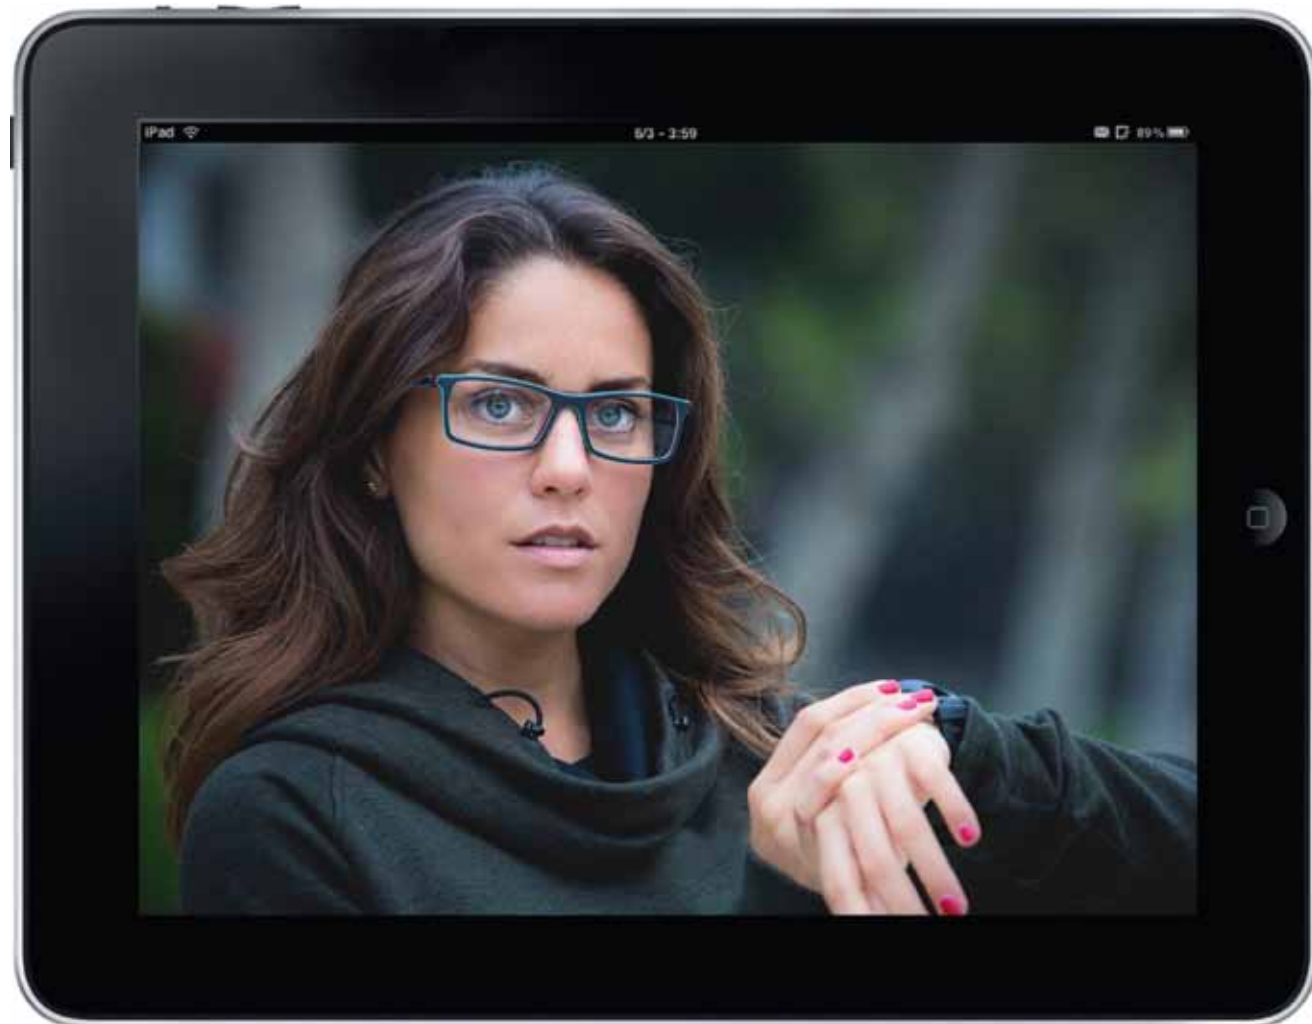

Optical Image Film
for shop video, Youtube,
web presentation

<https://goo.gl/k9VEft> (with VO version)

<https://goo.gl/tet7KO> (without VO version)

Click to see video