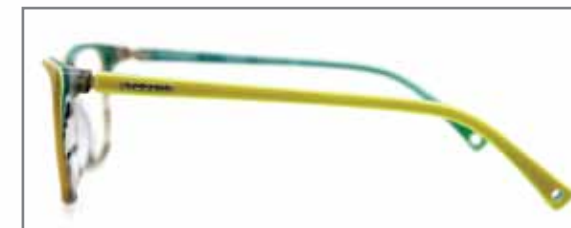

Col.2 Green / Grey
EAN code : 4894303113224