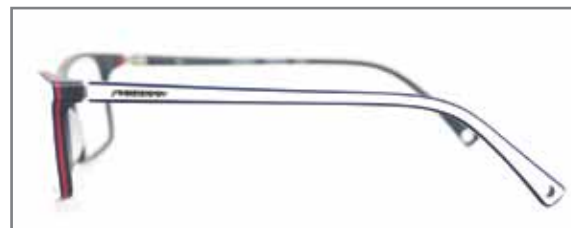

Col.3 Black / Red
EAN code : 4894303113132