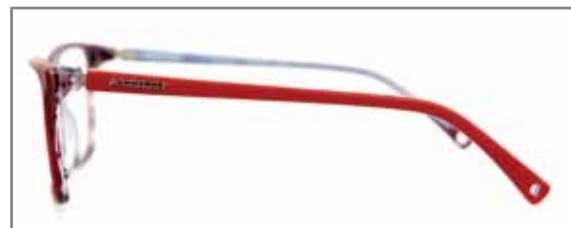

Col.3 Lime / Green
EAN code : 4894303113231