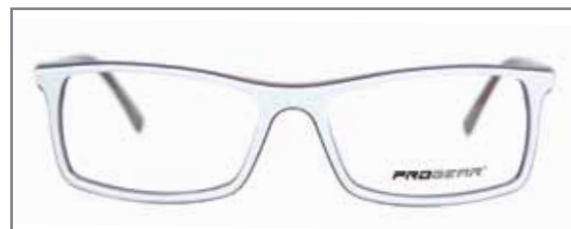

Col.3 Black / Red
EAN code : 4894303113132